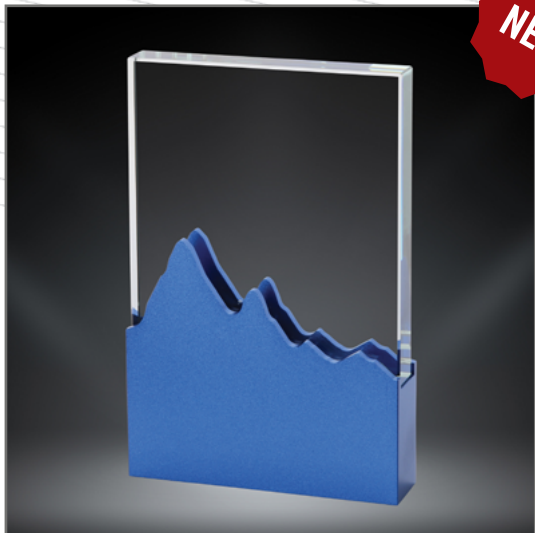

Available in 3 sizes

CC200M 100 x 155mm
CC200S 90 x 125mm

Available in 2 sizes

Gift Box Included

Prestige Glass

NEW

Cordova Glass Award
72775 190mm

NEW

Radiant Dimonda Glass
76306 172mm
76307 192mm
76308 213mm

Available in 3 sizes

NEW

Blue Elevation Glass Awards
75907-B 180mm

NEW

Blue Stargate Glass Award
76227-B 180mm

NEW

Silver Stargate Glass Award
76227-S 180mm