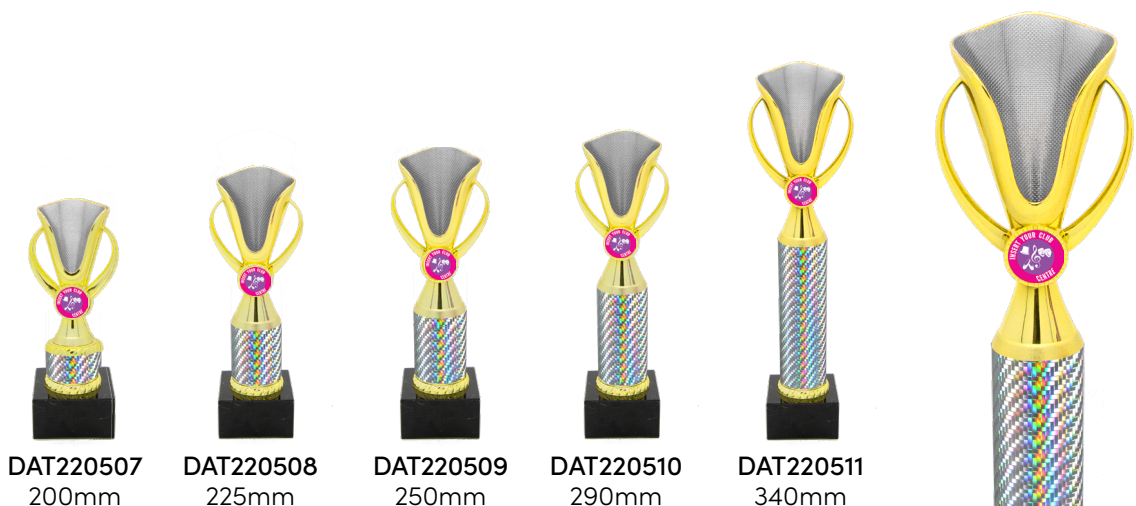

DAT220408 218mm

DAT220409 303mm

DAT220410 263mm

DAT220411 218mm

DAT220501
320mm

DAT220502
335mm

DAT220503
345mm

DAT220504
280mm

DAT220505
255mm

DAT220506
230mm

The Santori Collection

Available in below colours

GOLD/BLUE

GOLD/GREEN

GOLD/BLACK

GOLD/RED

GOLD/SILVER

SILVER/BLUE

DAT220507
200mm

DAT220508
225mm

DAT220509
250mm

DAT220510
290mm

DAT220511
340mm

Available in below colours

- 6 sizes DAT220601 178mm
- DAT220602 198mm
- DAT220603 228mm
- DAT220604 285mm
- DAT220605 315mm
- DAT220606 318mm

DAT220607 318mm

Purple Marble

3 sizes

- DAT220608 260mm
- DAT220609 230mm
- DAT220610 200mm