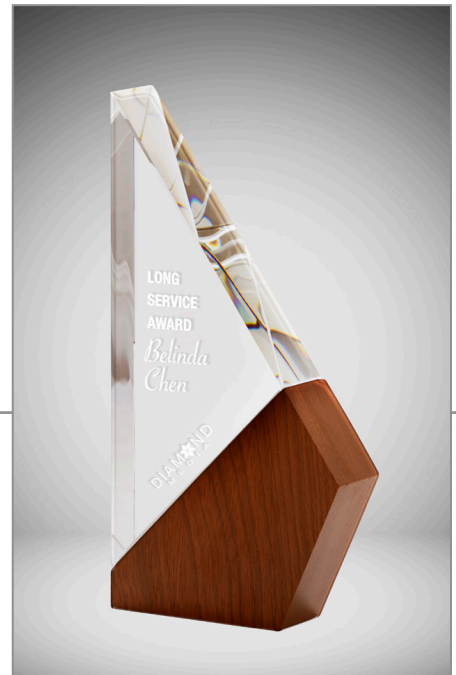

**BLADE**

1280A | 240 x 90 x 35 mm  
(35mm thick)

**OBELISK**

1280C | 265 x 105 x 40mm  
(40mm thick)

**CIRCLE**

1280D | 160 x 165 x 35mm  
(35mm thick)

**SAIL**

1280E | 205 x 105 x 35mm  
(35mm thick)