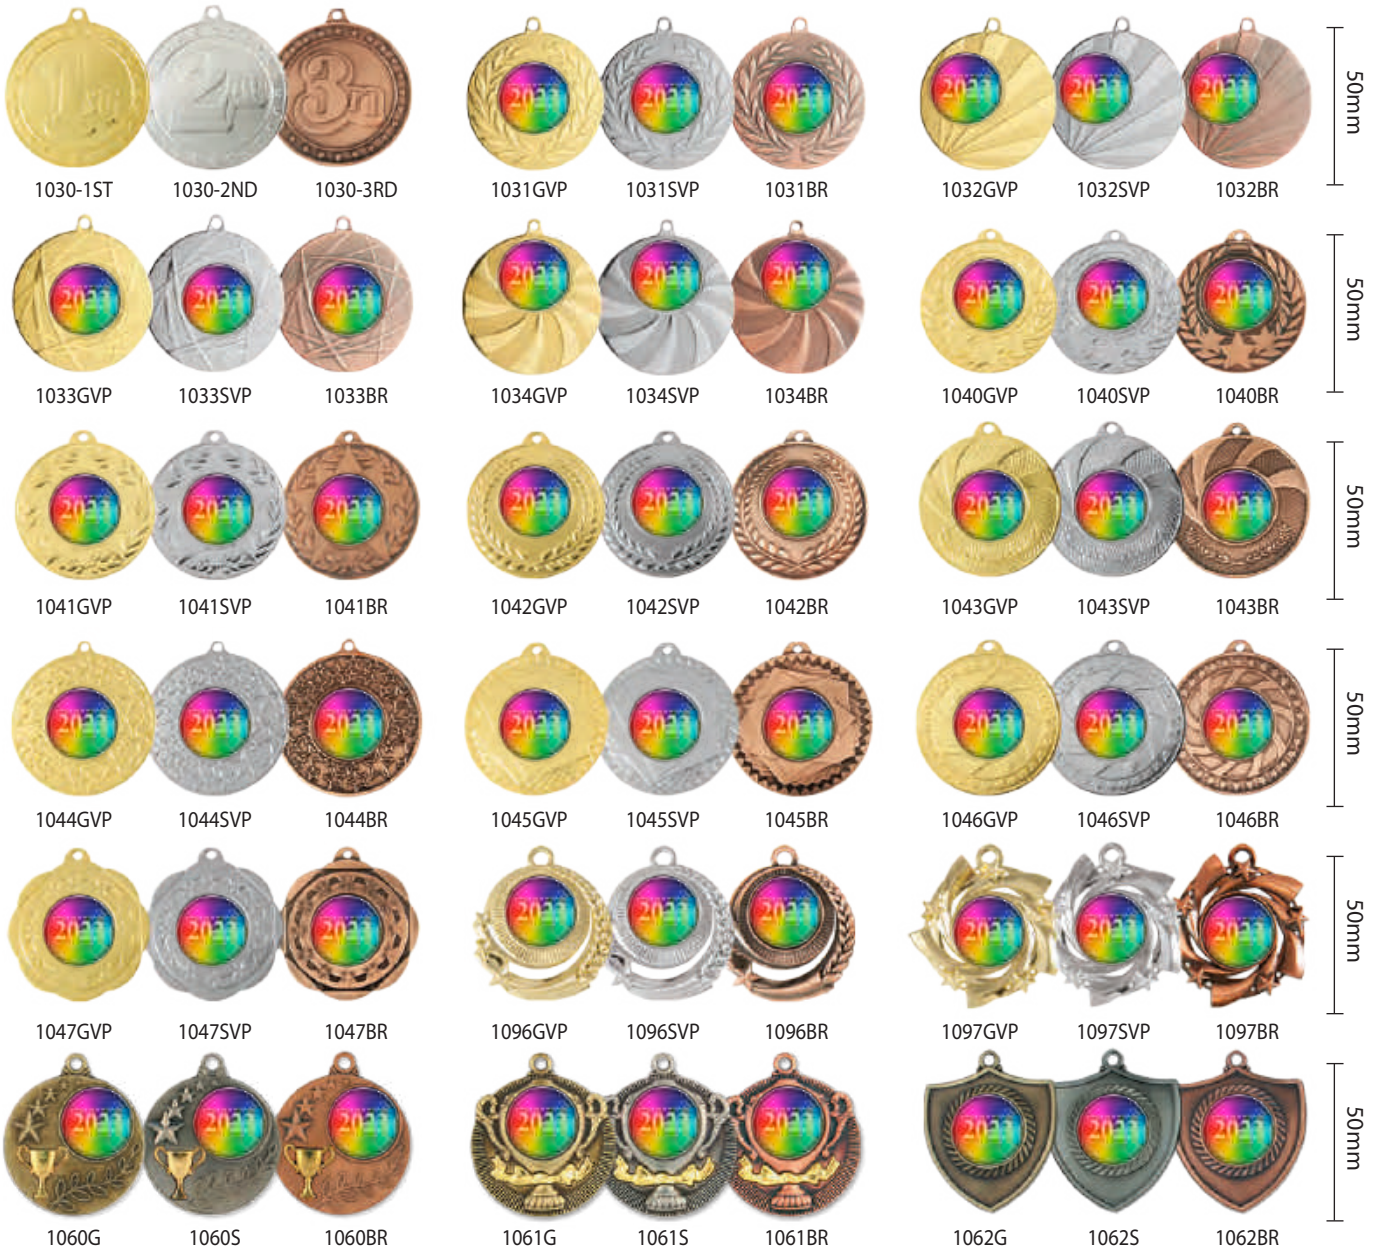

SUPER HEAVY WEIGHT CONTEMPORARY DESIGN

SUPER HEAVY WEIGHT TRADITIONAL DESIGN

SPORTING VALUES MEDAL WITH INSCRIBED EDGE: RESPECT • COURAGE HONOR • FRIENDSHIP • PASSION • VICTORY • FAIR PLAY • EFFORT