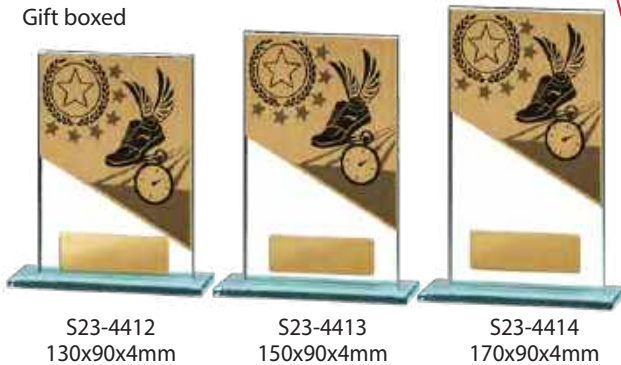

BUDGET GLASS
Gift boxed